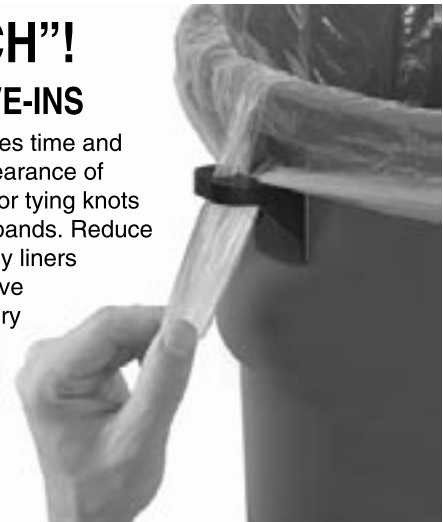

WESTEX "CINCH"! STOP TRASH BAG CAVE-INS

Our patented Cinch product saves time and money while improving the appearance of your camp. Eliminate the need for tying knots or fumbling with clumsy rubber bands. Reduce liner costs, avoid the mess left by liners that do not stay in place, and save an average of 5 seconds on every liner change. Installation is easy with your peel-and-stick application that bonds permanently.