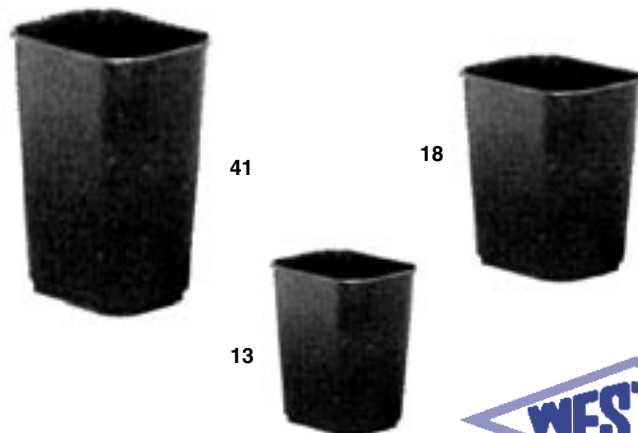

RECTANGULAR

No.	Description	Color	Pk.
41	Large Wastebasket 41¼ qts. 15¼" x 11" x 19⁷/₈" h.	Gray, Black, Brown, Beige	12
18	Medium Wastebasket 28¹/₈ qts. 14³/₈" x 10¼" x 15" h.	Gray, Black, Brown, Beige	12
13	Small Wastebasket 13⁵/₈ qts. 11¼" x 8¼" x 12¼" h.	Gray, Black, Brown, Beige	12

Sold: individually

1-800-548-6785