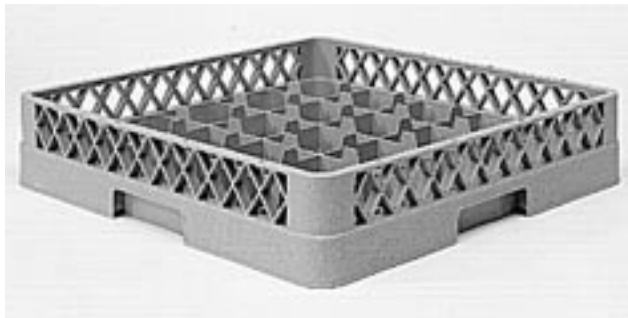

## Plastic Dish Racks

The TR-3 all-purpose rack, shown, accommodates cups, bowls, saucers, plates, glasses and trays. Vertical racking gives it a large capacity.

## Open Plastic Racks

Open plastic racks come in several styles: a combination rack, shown, with a line grid for silverware, cups, bowls and glasses; full-size and half-size cup and bowl racks, and full-size and half-size glass racks.

## Compartmented Glass Racks

Plastic compartmented glass racks are available in models to fit every style and size of glass. They have a unique modular design—risers can be added to make the racks as high as needed. All racks stack for convenient storage and transportation, with weight on the rack, not on contents (25 compartments).