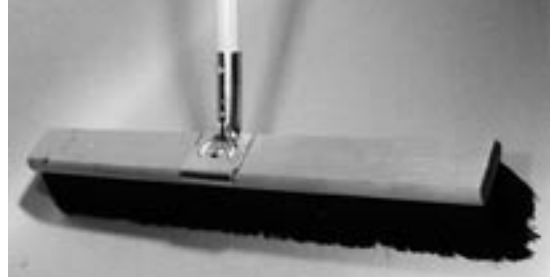

Brooms

Pro-Sweep Brooms

The best broom and handle value available.

Unique • Economical • Rugged • Versatile • Durable

All Purpose Sweeping

Border rows of silver grey for fine dust with a stiffer center of black polypropylene filaments. "All Around" broom for smooth to semi-rough surfaces.

Sizes: 18", 24", 36"

Sold: Individually

Heavy-Duty Sweeping

Tough polypropylene fill. Completely unaffected by chemicals and petroleum solvents. Perfect for tough work on cement and asphalt.

Sizes: 24", 36"

Sold: Individually

Angle Broom

Bunk size.
Flagged fiber, metal handle

Packed: 1 dozen per carton

Corn Broom

Well made broom. Manufactured of sound, durable broom corn. Attractive in design and durable in use. Plain wire finish, handle lacquered in blue with 5 sew twine to match. A very serviceable product.

Sold: individually or by the dozen.

Deck Scrub Brushes

10" Block or Bi-Level

Smooth finish hardwood block with waxed ends. These full size, heavy duty scrub brushes do a quick cleaning job on large floor areas. (head only)