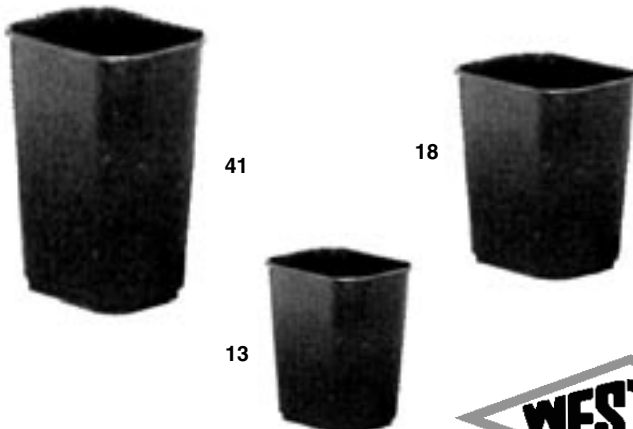

DROP SHOT LID

Fits #25 & #32 size base

| | |
|---------|-------|
| T1702BE | Beige |
| T1702BN | Brown |
| T1702GY | Grey |

SWING TOP LID

Fits #25 & #32 size base

| | |
|---------|-------|
| T1600BE | Beige |
| T1600BN | Brown |
| T1600GY | Grey |

TIP TOP LID

Fits #25 & #32 size base

| | |
|---------|-------|
| T1700BE | Beige |
| T1700BN | Brown |
| T1700GY | Grey |
| T1700WH | White |

Soft Wastebaskets

Available in attractive shapes and colors.

- Rectangular baskets have rolled rims for durability and easy cleaning.
- All-plastic construction won't chip, rust or dent.

RECTANGULAR

| No. | Description | Color | Pk. |
|-----|--|------------------------------------|-----|
| 41 | Large Wastebasket 41¼ qts. 15¼" x 11" x 19 ⁷ / ₈ " h. | Gray, Black, Brown, Beige | 12 |
| 18 | Medium Wastebasket 28 ¹ / ₈ qts. 14 ³ / ₈ " x 10¼" x 15" h. | Gray, Black, Brown, Beige | 12 |
| 13 | Small Wastebasket 13 ⁵ / ₈ qts. 11¼" x 8¼" x 12¼" h. | Gray, Black, Brown, Beige | 12 |