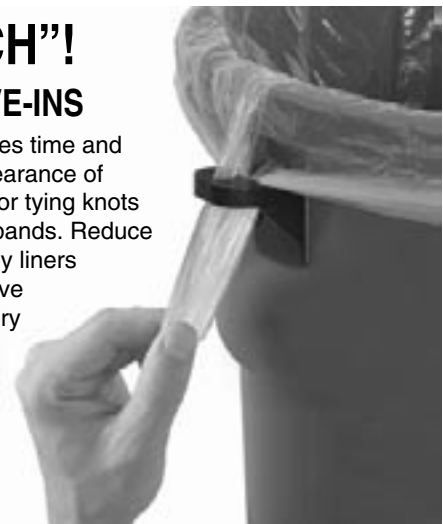

WESTEX "CINCH"! STOP TRASH BAG CAVE-INS

Our patented Cinch product saves time and money while improving the appearance of your camp. Eliminate the need for tying knots or fumbling with clumsy rubber bands. Reduce liner costs, avoid the mess left by liners that do not stay in place, and save an average of 5 seconds on every liner change. Installation is easy with your peel-and-stick application that bonds permanently.