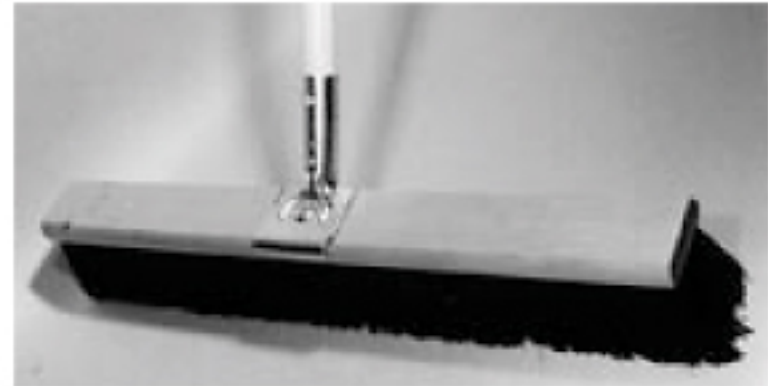

Brooms

Pro-Sweep Brooms

The best broom and handle value available.
Unique • Economical • Rugged • Versatile • Durable

Border Pro All Purpose Sweeping

Border rows of silver grey for fine dust with a stiffer center of black polypropylene filaments. "All Around" broom for smooth to semi-rough surfaces.

Sizes: 18", 24", 36"

Sold: Individually

Garage Pro Heavy-Duty Sweeping

Tough polypropylene fill. Completely unaffected by chemicals and petroleum solvents. Perfect for tough work on cement and asphalt.

Sizes: 24", 36"

Sold: Individually

Angle Broom

Bunk size.
Flagged fiber, metal handle

Packed: 1 dozen per carton

Corn Broom

Well made broom. Manufactured of sound, durable broom corn. Attractive in design and durable in use. Plain wire finish, handle lacquered in blue with 5 sew twine to match. A very serviceable product.

Packed: 1 dozen/carton

Highway Street Broom

Thick wood block. Ideal for heavy duty outside use.

Size: 16"

Sold: Individually (head only)

Heavy Duty Corn Broom

Chemically treated 100% all corn broom – wire band. Built to withstand abuse. The ultimate for industrial sweeping.