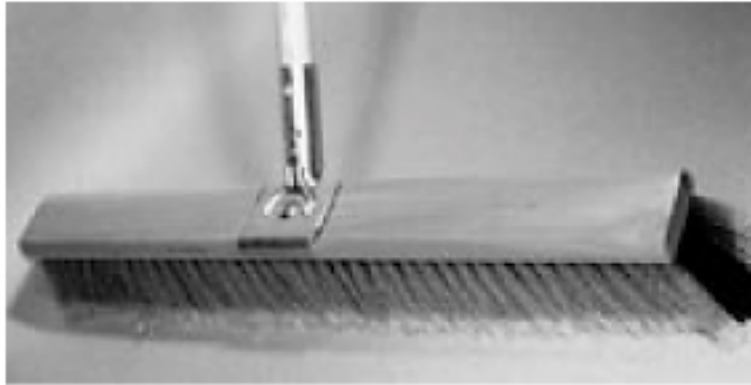

Brooms

Pro-Sweep Brooms

The best broom and handle value available.
Unique • Economical • Rugged • Versatile • Durable

Border Pro All Purpose Sweeping

Border rows of silver grey for fine dust with a stiffer center of black polypropylene filaments. "All Around" broom for smooth to semi-rough surfaces.

Sizes: 18", 24", 36"

Sold: Individually

Garage Pro Heavy-Duty Sweeping

Tough polypropylene fill. Completely unaffected by chemicals and petroleum solvents. Perfect for tough work on cement and asphalt.

Sizes: 24", 36"

Sold: Individually

Angle Broom

Bunk size.
Flagged fiber, metal handle

Packed: 1 dozen per carton

Corn Broom

Well made broom. Manufactured of sound, durable broom corn. Attractive in design and durable in use. Plain wire finish, handle lacquered in blue with 5 sew twine to match. A very serviceable product.

Sold: individually or by the dozen.

Deck Scrub Brushes

10" Block or Bi-Level

Smooth finish hardwood block with waxed ends. These full size, heavy duty scrub brushes do a quick cleaning job on large floor areas. (head only)